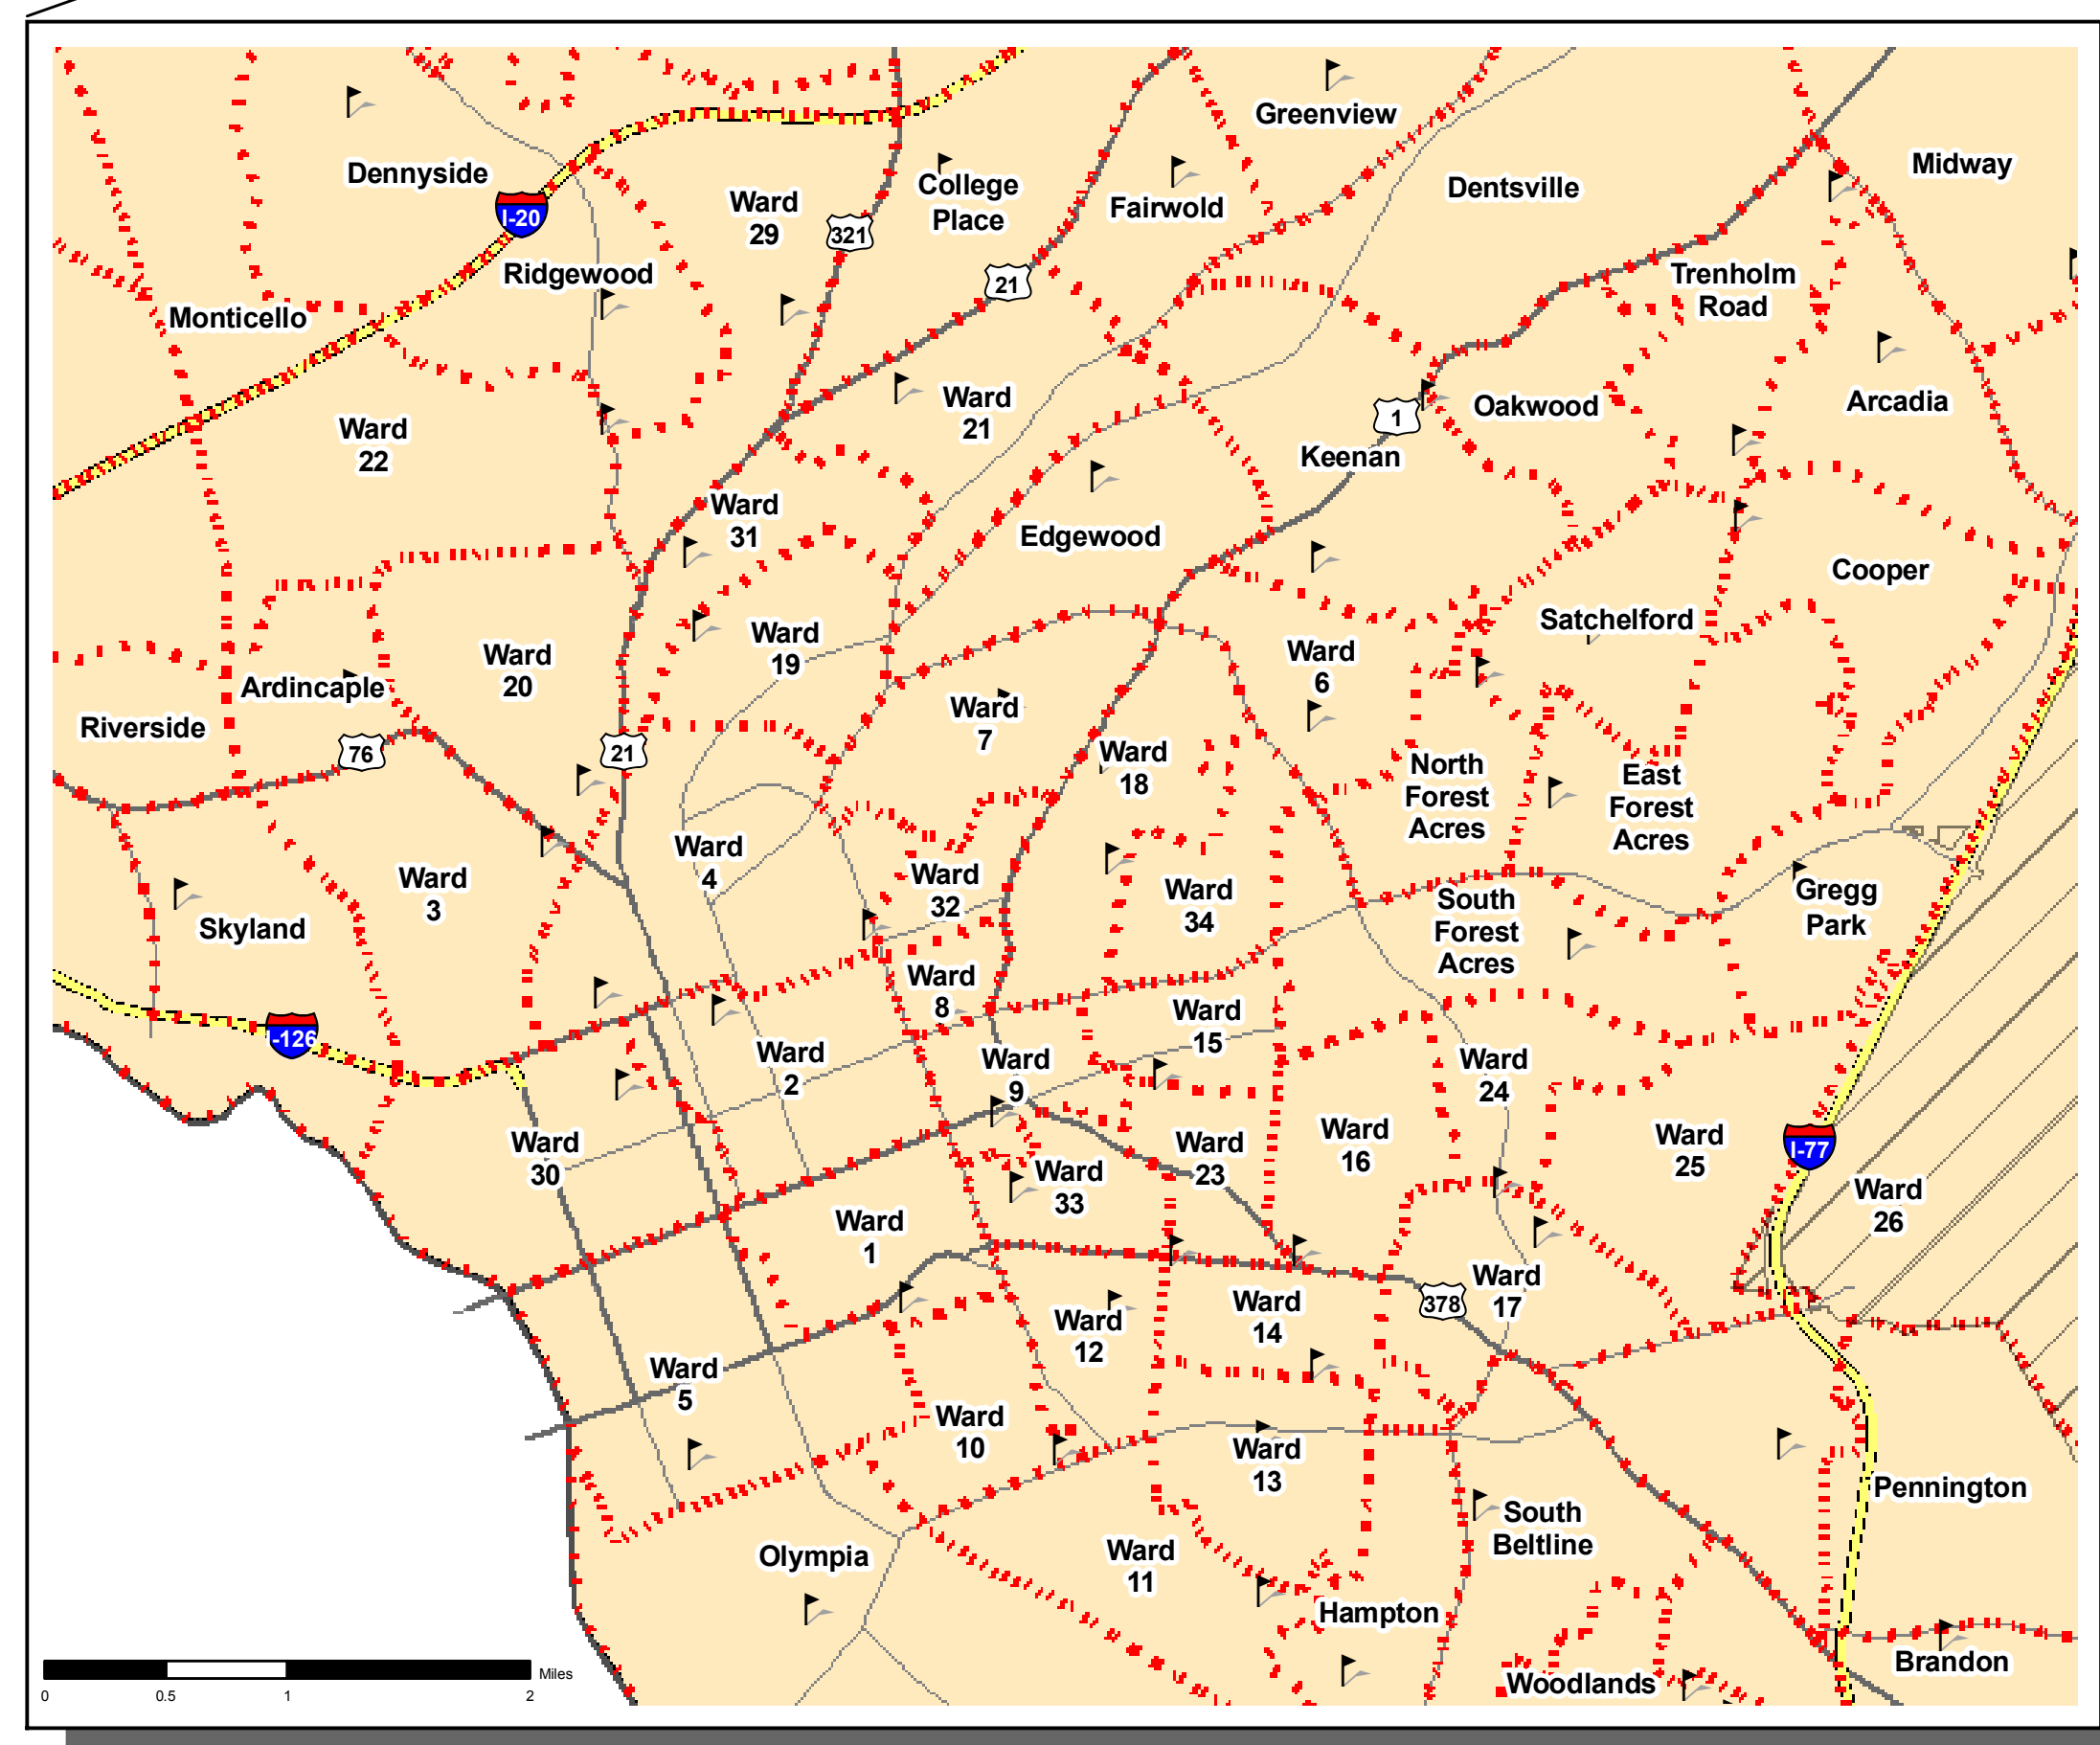

- Polling Locations
- Polling Precincts
- Interstates
- Highways
- Arterial Roads
- Major Water Bodies
- Congaree National Park
- Fort Jackson Military Reservation
- McEntire Air National Guard Base