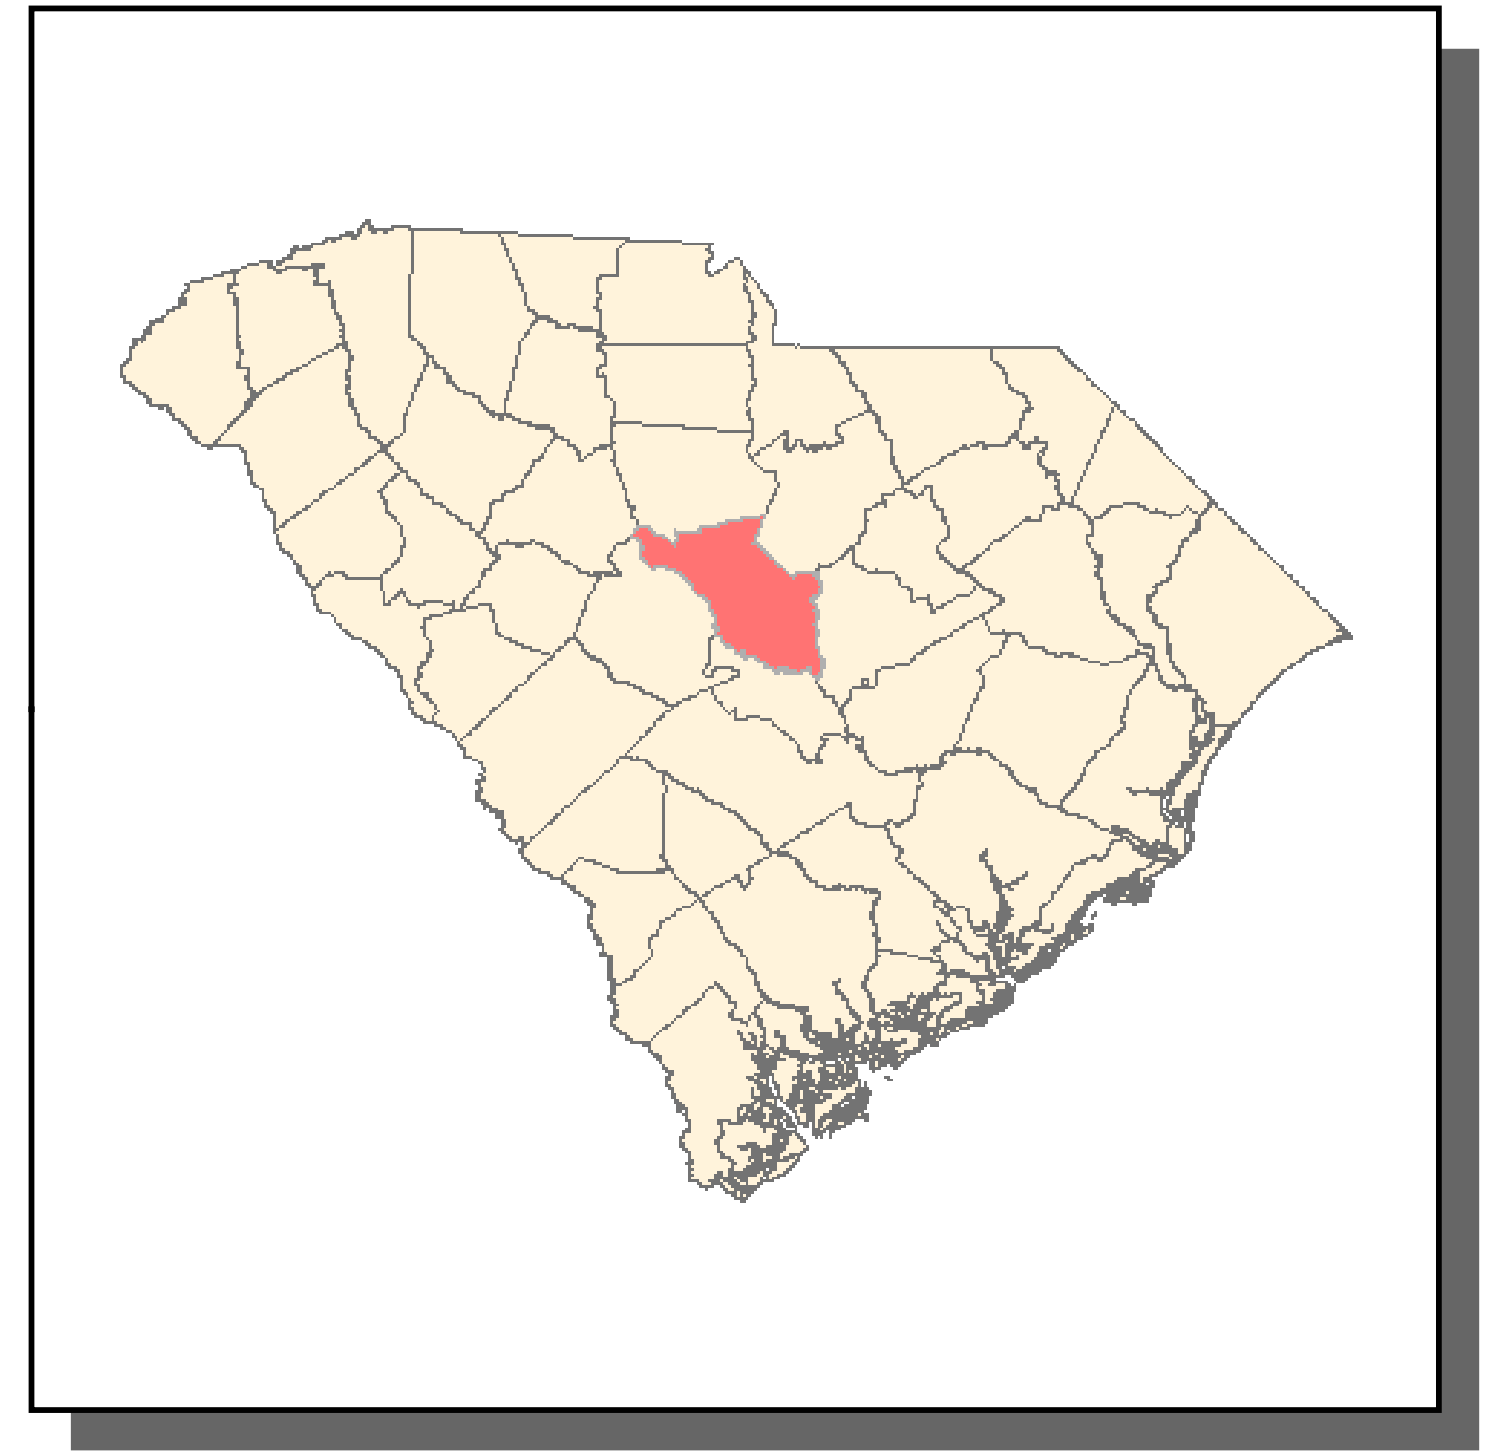

Voting Precincts & Polling Locations

Richland County, South Carolina

Newberry County

Fairfield County

Kershaw County

Lexington County

Sumter County

Calhoun County