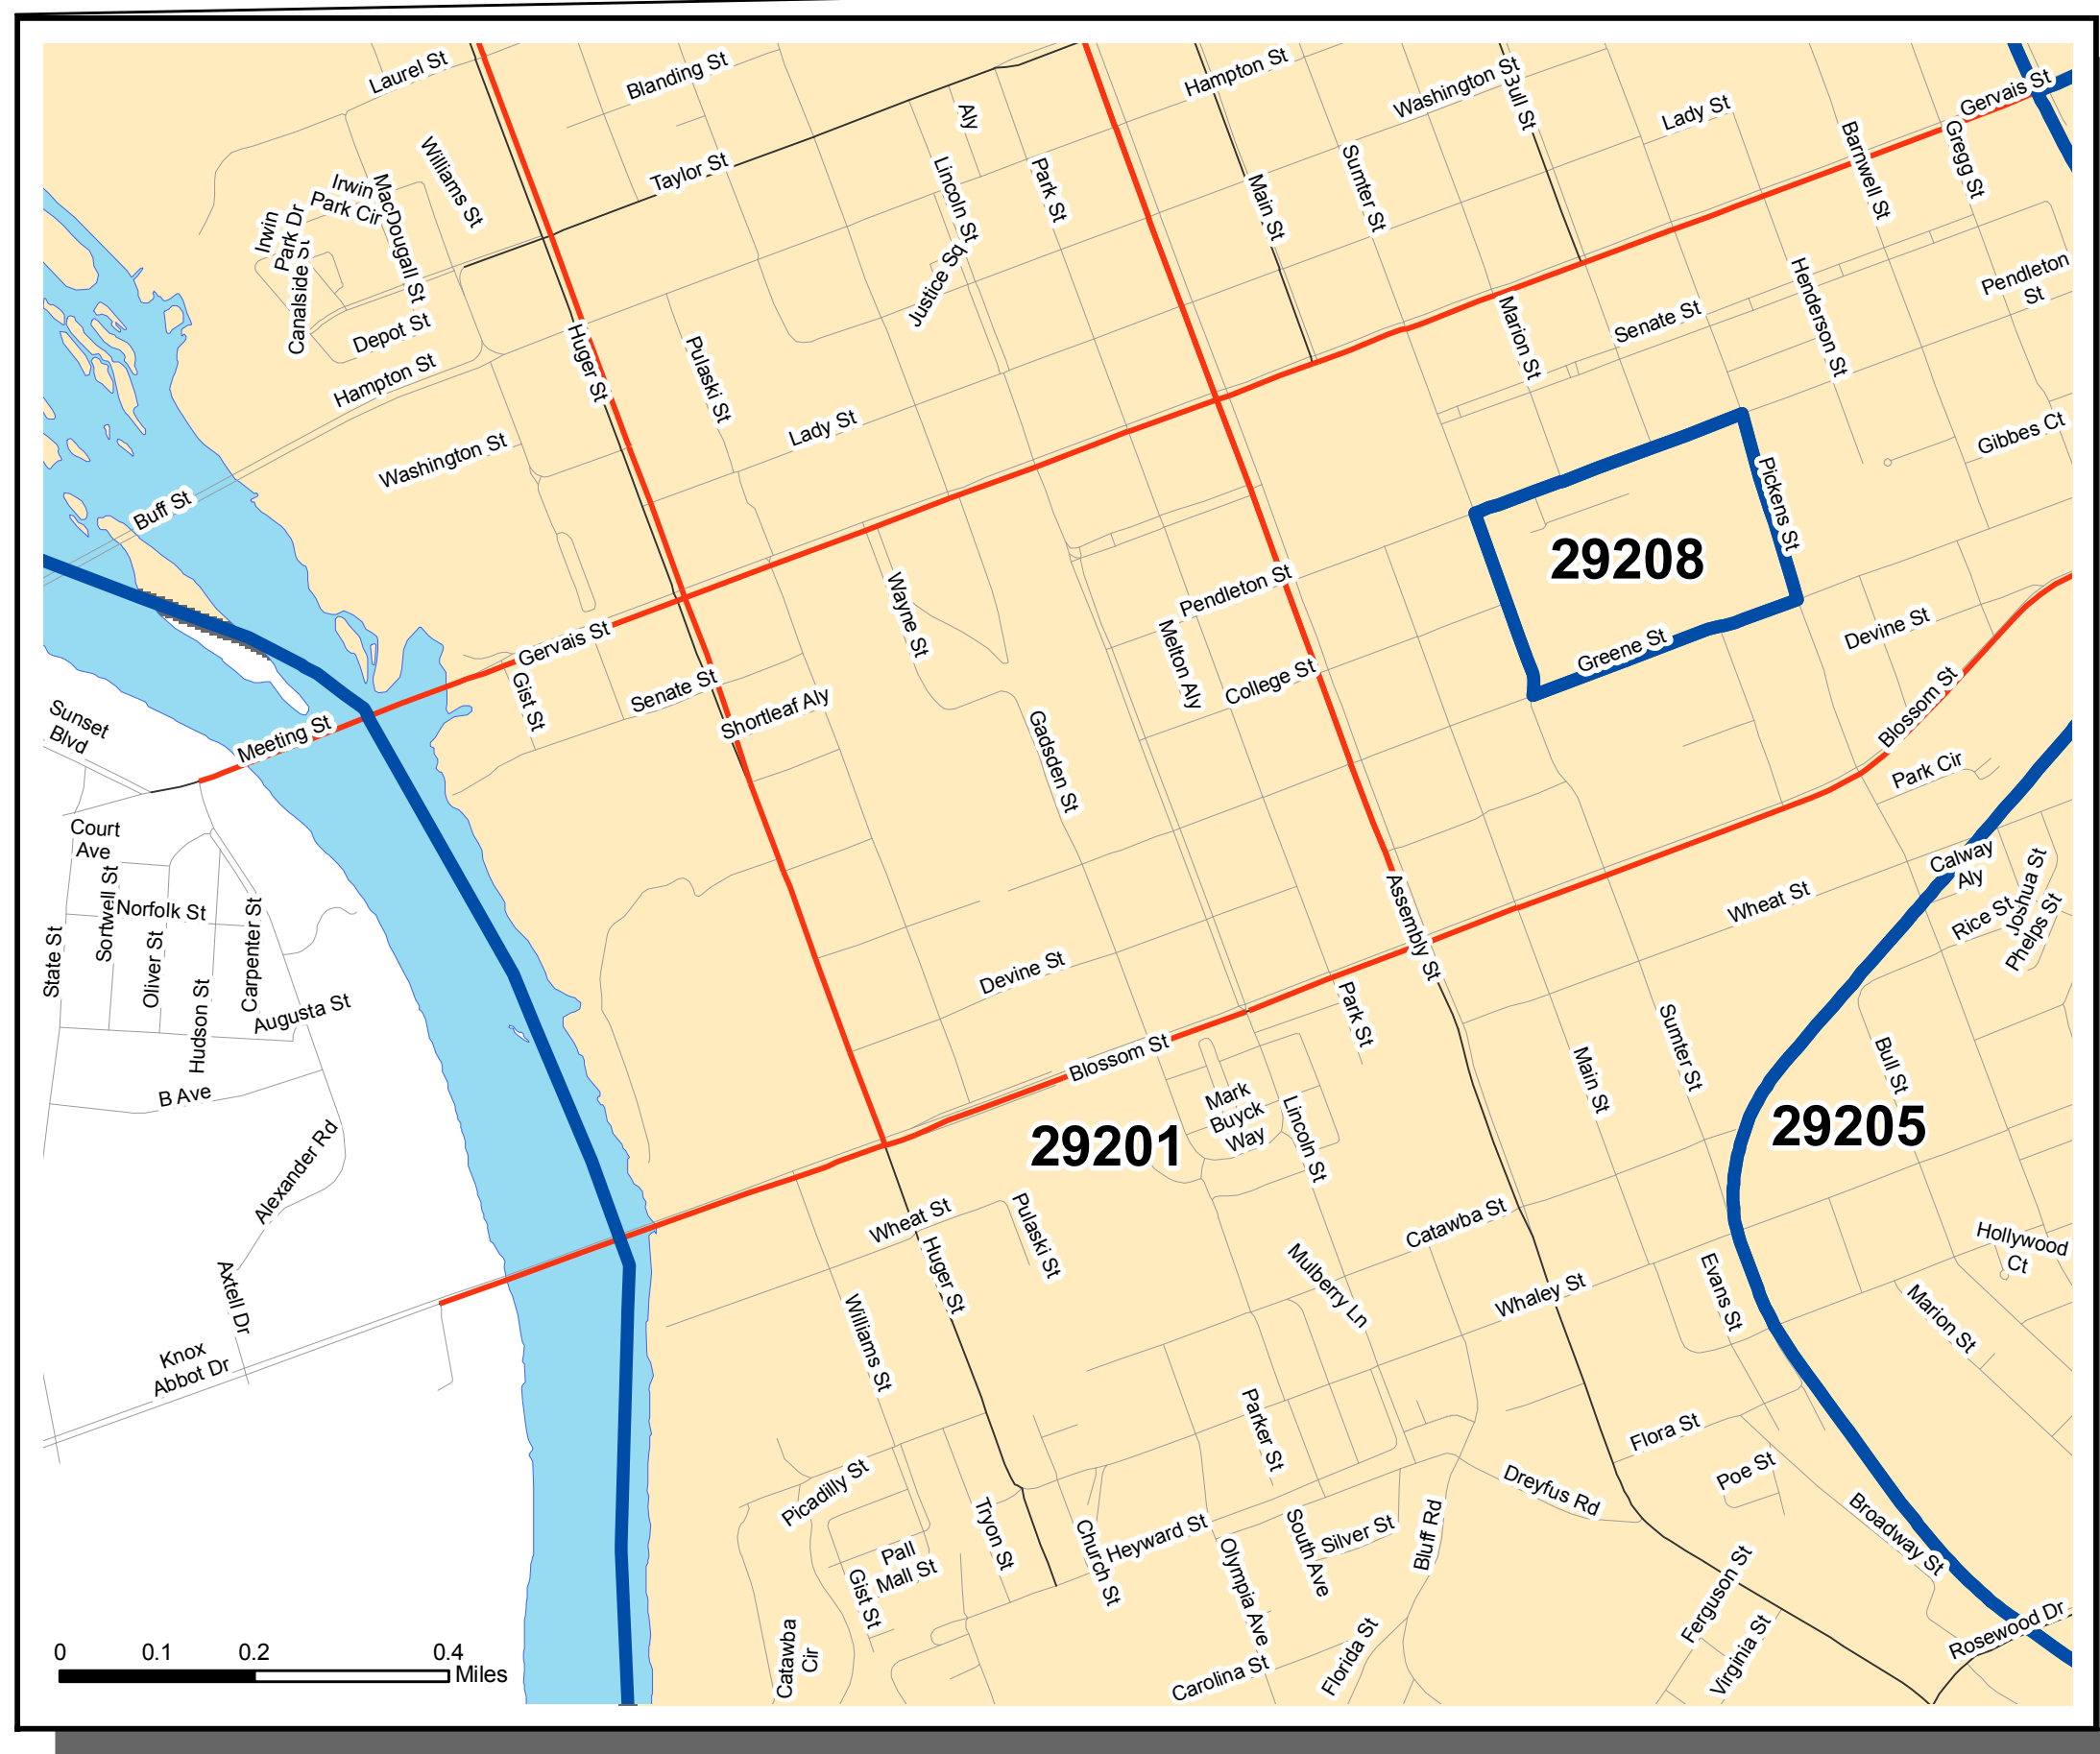

- Zip Codes
- Interstates
- Highways
- Arterial Roads
- Congaree National Park
- Fort Jackson Military Reservation
- McEntire Air National Guard Base
- Major Water Bodies

PROPRIETARY INFORMATION: Any resale of this information is prohibited, except in accordance with a licensing agreement.

COPYRIGHT © 2008